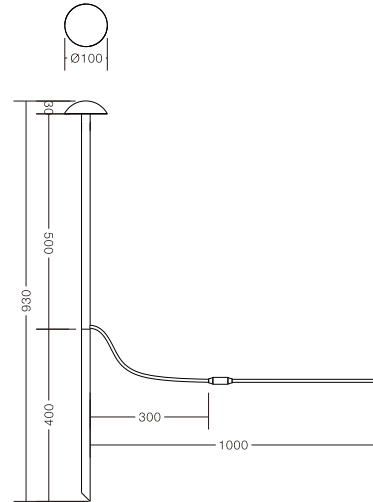

Order options

SWAMM

COLOUR TEMPERATURE
2700K

COLOUR RENDERING INDEX
CRI 90

Light distribution

2W	CRI90	2700K	90°	IP67	 50,000h@L80B10	 	Material: Aluminum Color: Black with triple layer coating
----	-------	-------	-----	------	--	---	--

System Power	LED Voltage	CRI	CCT	Beam	System Output
2 W	24 V	90	2700K	90°	90lm

Remark: External 24VDC LED driver is required (PWM Dimmable)