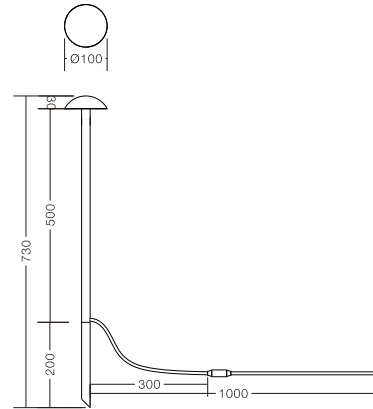

Order options

SWAMM

COLOUR TEMPERATURE
2700K

COLOUR RENDERING INDEX
CRI 90

Light distribution

2W	CRI90	2700K	90°	IP67	 50,000h@L80B10	 	Material: Aluminum Color: Black with triple layer coating
----	-------	-------	-----	------	--	---	--

System Power	LED Voltage	CRI	CCT	Beam	System Output
2 W	24 V	90	2700K	90°	90lm

Remark: External 24VDC LED driver is required (PWM Dimmable)