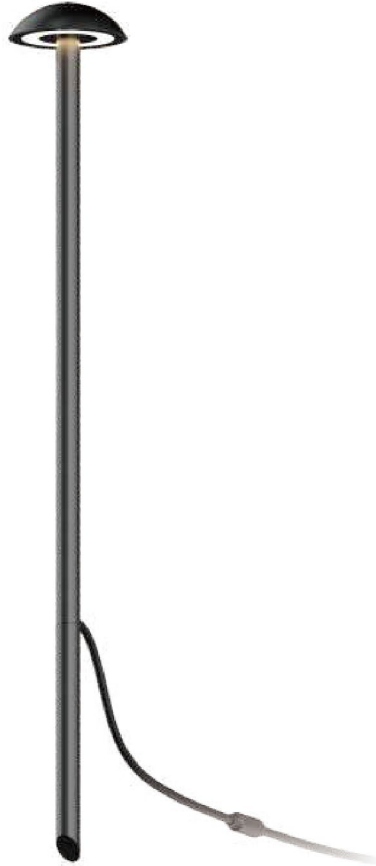

Order options

SWAMM

COLOUR TEMPERATURE
2700K

COLOUR RENDERING INDEX
CRI 90

Light distribution

2W	CRI90	2700K	90°	IP67	 50,000h@L80B10	 	Material: Aluminum Color: Black with triple layer coating
----	-------	-------	-----	------	--	---	--

System Power	LED Voltage	CRI	CCT	Beam	System Output
2 W	24 V	90	2700K	90°	90lm

Remark: External 24VDC LED driver is required (PWM Dimmable)