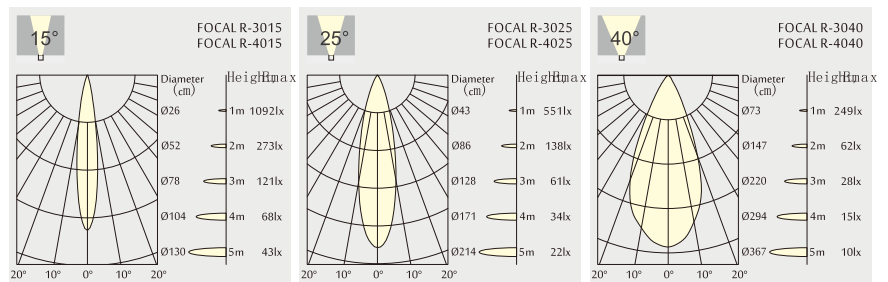

direct illumination

beam angle 15°, 25°, 40°

PHYSICAL

top cover: stainless steel 316

body: anodized aluminium

Function

A perfect marker light for in-ground or outdoor application.

IP65 design with integral thermal management for long life.

be touched without injury.

Light distribution for 3000K

FOCAL R 1.6W

Order Information

FOCAL R 1 LED MODELS (With OSRAM LED, DC-DC driver)

Code	Lumen output	Input Voltage	LED Power	System Power	CRI	CCT	BEAM
FOCAL R-3015	120 lm	12-24 V	1.6 W	2 W	83	3000K	15°
FOCAL R-4015	140 lm	12-24 V	1.6 W	2 W	83	4000K	15°
FOCAL R-3025	120 lm	12-24 V	1.6 W	2 W	83	3000K	25°
FOCAL R-4025	140 lm	12-24 V	1.6 W	2 W	83	4000K	25°
FOCAL R-3040	120 lm	12-24 V	1.6 W	2 W	83	3000K	40°
FOCAL R-4040	140 lm	12-24 V	1.6 W	2 W	83	4000K	40°