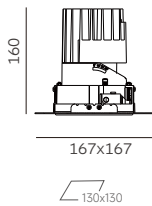

START Series
DOWNLIGHT / WALL WASHER

TSW125

Downlight / Wall Washer

Drawing

Order Options

18W 800lm-900lm		CITIZEN					
Code	Size	System LM	LED Voltage	LED W	System W	CRI	CCT
TSW125-CC930LW1M-X	134*160mm	800 lm	36 V	18W	21W	90	3000K
TSW125-CC940LW1M-X	134*160mm	900 lm	36 V	18W	21W	90	4000K

Remark: X=F (ON-OFF) X=P (Phase Dim) X=A (1-10V Dim) X=D (DALI Dim) X=N (Without Driver)

25W 1100lm-1200lm		CITIZEN					
Code	Size	System LM	LED Voltage	LED W	System W	CRI	CCT
TSW125-CD930LW1M-X	134*160mm	1100 lm	36 V	25W	28W	90	3000K
TSW125-CD940LW1M-X	134*160mm	1200 lm	36 V	25W	28W	90	4000K