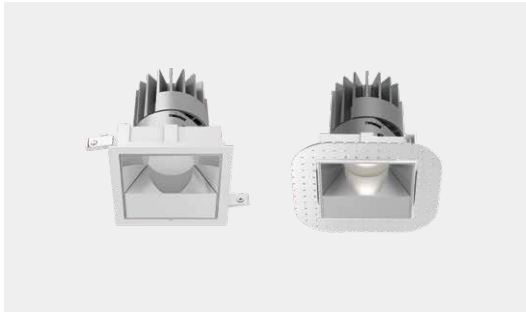

START Series
DOWNLIGHT / WALL WASHER

TSW125

Downlight / Wall Washer

Drawing

Order Options

18W 800lm-900lm		CITIZEN					
Code	Size	System LM	LED Voltage	LED W	System W	CRI	CCT
TSW125-CC930LW1M-X	134*160mm	800 lm	36 V	18W	21W	90	3000K
TSW125-CC940LW1M-X	134*160mm	900 lm	36 V	18W	21W	90	4000K

Remark: X=F (ON-OFF) X=P (Phase Dim) X=A (1-10V Dim) X=D (DALI Dim) X=N (Without Driver)

25W 1100lm-1200lm		CITIZEN					
Code	Size	System LM	LED Voltage	LED W	System W	CRI	CCT
TSW125-CD930LW1M-X	134*160mm	1100 lm	36 V	25W	28W	90	3000K
TSW125-CD940LW1M-X	134*160mm	1200 lm	36 V	25W	28W	90	4000K