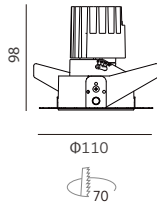

START Series
DOWNLIGHT / Adjustable

TRA68
Downlight

Drawing

7.5 W 600lm-650lm		CITIZEN						
Code	Size	System LM	LED Voltage	LED W	System W	CRI	CCT	Beam
TRA68-CA930L20S-X	Φ78*98mm	600 lm	31 V	7.5W	9 W	90	3000K	24°
TRA68-CA940L20S-X	Φ78*98mm	650 lm	31 V	7.5W	9 W	90	4000K	24°
TRA68-CA930L40S-X	Φ78*98mm	600 lm	31 V	7.5W	9 W	90	3000K	40°
TRA68-CA940L40S-X	Φ78*98mm	650 lm	31 V	7.5W	9 W	90	4000K	40°
TRA68-CA930R55S-X	Φ78*98mm	500 lm	31 V	7.5W	9 W	90	3000K	55°
TRA68-CA940R55S-X	Φ78*98mm	550 lm	31 V	7.5W	9 W	90	4000K	55°

Remark: X=F (ON-OFF) X=P (Phase Dim) X=A (1-10V Dim) X=D (DALI Dim) X=N (Without Driver)

11 W 800lm-850lm		CITIZEN						
Code	Size	System LM	LED Voltage	LED W	System W	CRI	CCT	Beam
TRA68-CB930L20S-X	Φ78*98mm	800 lm	31 V	11 W	13 W	90	3000K	24°
TRA68-CB940L20S-X	Φ78*98mm	850 lm	31 V	11 W	13 W	90	4000K	24°
TRA68-CB930L40S-X	Φ78*98mm	800 lm	31 V	11 W	13 W	90	3000K	40°
TRA68-CB940L40S-X	Φ78*98mm	850 lm	31 V	11 W	13 W	90	4000K	40°
TRA68-CB930R55S-X	Φ78*98mm	650 lm	31 V	11 W	13 W	90	3000K	55°
TRA68-CB940R55S-X	Φ78*98mm	700 lm	31 V	11 W	13 W	90	4000K	55°

Remark: X=F (ON-OFF) X=P (Phase Dim) X=A (1-10V Dim) X=D (DALI Dim) X=N (Without Driver)

8.5 W 480lm-500lm		CITIZEN						
Code	Size	System LM	LED Voltage	LED W	System W	CRI	CCT	Beam
TRA68-EA930L10S-X	Φ78*98mm	480 lm	12V	8.5 W	10W	90	3000K	10°
TRA68-EA940L10S-X	Φ78*98mm	500 lm	12V	8.5 W	10W	90	4000K	10°