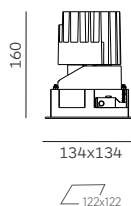

Drawing

Order Options

18W 800lm-900lm		CITIZEN					
Code	Size	System LM	LED Voltage	LED W	System W	CRI	CCT
SSW125-CC930LW1M-X	134*160mm	800 lm	36 V	18W	21W	90	3000K
SSW125-CC940LW1M-X	134*160mm	900 lm	36 V	18W	21W	90	4000K

Remark: X=F (ON-OFF) X=P (Phase Dim) X=A (1-10V Dim) X=D (DALI Dim) X=N (Without Driver)

25W 1100lm-1200lm		CITIZEN					
Code	Size	System LM	LED Voltage	LED W	System W	CRI	CCT
SSW125-CD930LW1M-X	134*160mm	1100 lm	36 V	25W	28W	90	3000K
SSW125-CD940LW1M-X	134*160mm	1200 lm	36 V	25W	28W	90	4000K

Remark: X=F (ON-OFF) X=P (Phase Dim) X=A (1-10V Dim) X=D (DALI Dim) X=N (Without Driver)