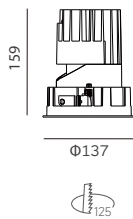

## Order Options

18W 800lm-900lm		CITIZEN					
Code	Size	System LM	LED Voltage	LED W	System W	CRI	CCT
SRW125-CC930LW1M-X	Ø137*159mm	800 lm	36 V	18W	21W	90	3000K
SRW125-CC940LW1M-X	Ø137*159mm	900 lm	36 V	18W	21W	90	4000K

Remark: X=F (ON-OFF) X=P (Phase Dim) X=A (1-10V Dim) X=D (DALI Dim) X=N (Without Driver)

25W 1100lm-1200lm		CITIZEN					
Code	Size	System LM	LED Voltage	LED W	System W	CRI	CCT
SRW125-CD930LW1M-X	Ø137*159mm	1100 lm	36 V	25W	28W	90	3000K
SRW125-CD940LW1M-X	Ø137*159mm	1200 lm	36 V	25W	28W	90	4000K